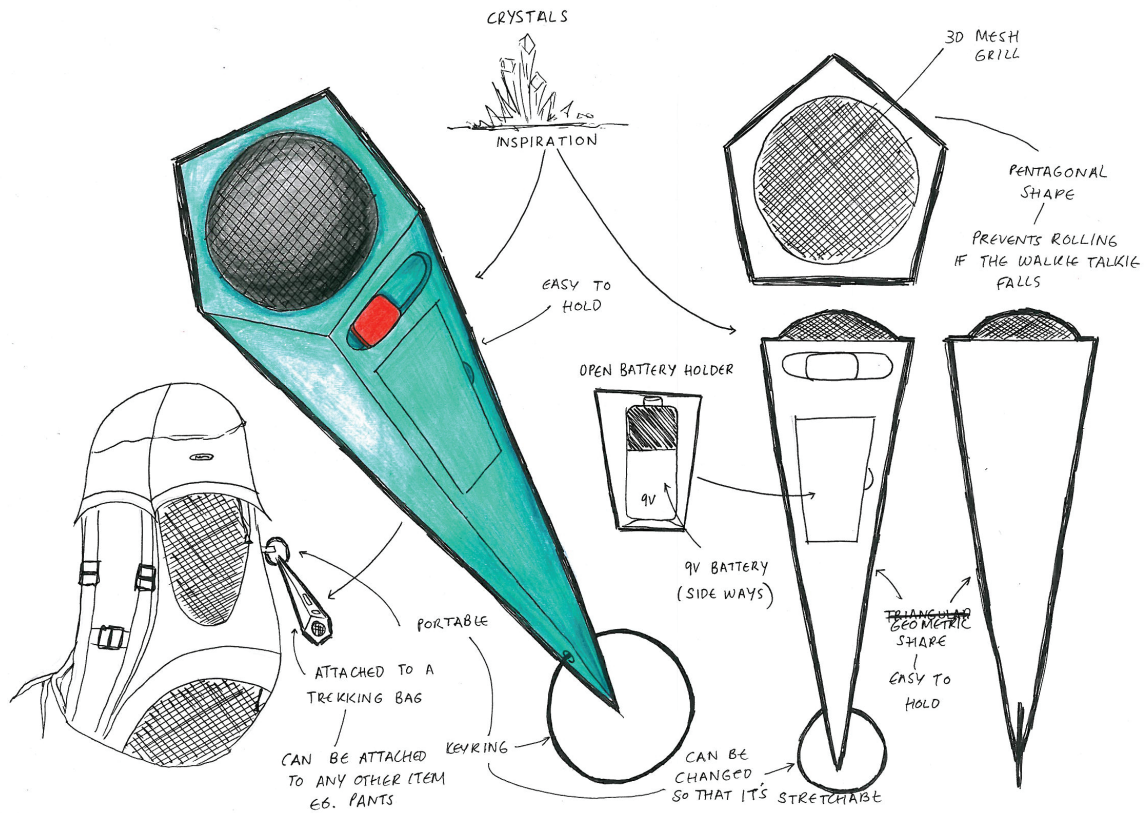

WALKIE - TALKIE PROTOTYPES

Design Brief: Design and prototype a walkie-talkie suitable for outdoor use in Youth Awards or Expeditions

Ideas generated to adapt to various terrains and user groups by taking into consideration the ergonomics of such a device, and human anthropometric data.