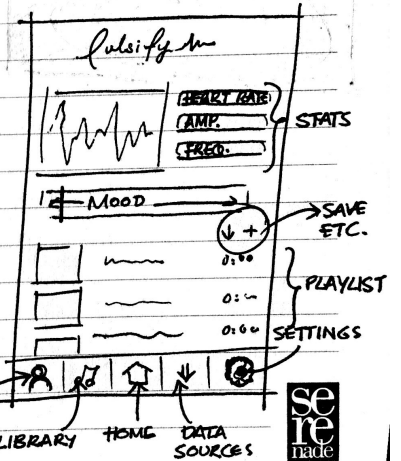

CREATIVE EXPRESSION

Collection of spontaneous ideas that develop applications, interfaces, spaces and/or products

Mall Matrix

Introduces a new shopping and socializing experience for mall-goers. Devises an efficient system of organization for shops in an attempt to maximise mall utility and productivity.

- MATCH HEART RATE TO MUSIC TEMPO
- GRAPH HEART RATE

GENERATE PLAYLIST:

- PARSE THROUGH LIBRARY, MATCH TEMPO, AMPLITUDE & FREQUENCY (USER CAN SET +/- ACCURACY)

FEATURES:

- IMPROVING MOOD PLAYLISTS
- PRESENT TEMPO, AMP, FREQ. FOR HAPPY MOODS
- PLAYLIST MOVES FROM CURRENT HEART RATE DATA TO PRESET DATE
- HEART RATE ALSO CHANGES