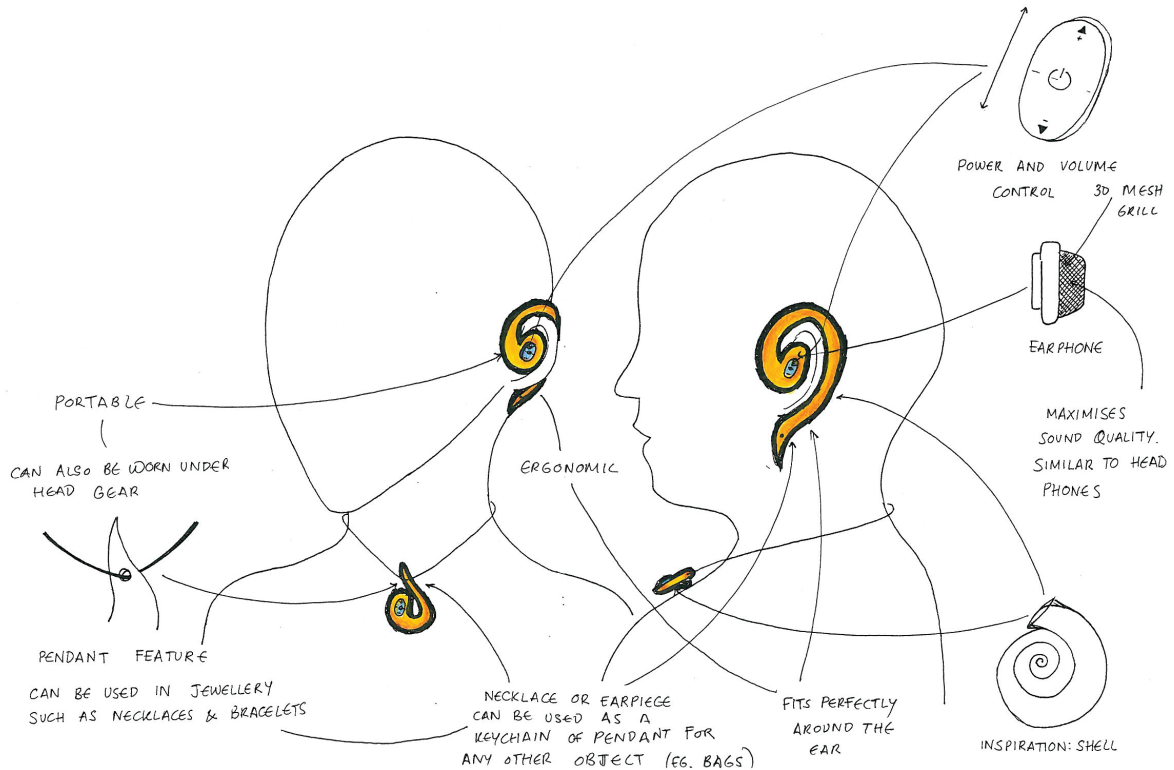

WALKIE - TALKIE PROTOTYPES

Design Brief: Design and prototype a walkie-talkie suitable for outdoor use in Youth Awards or Expeditions